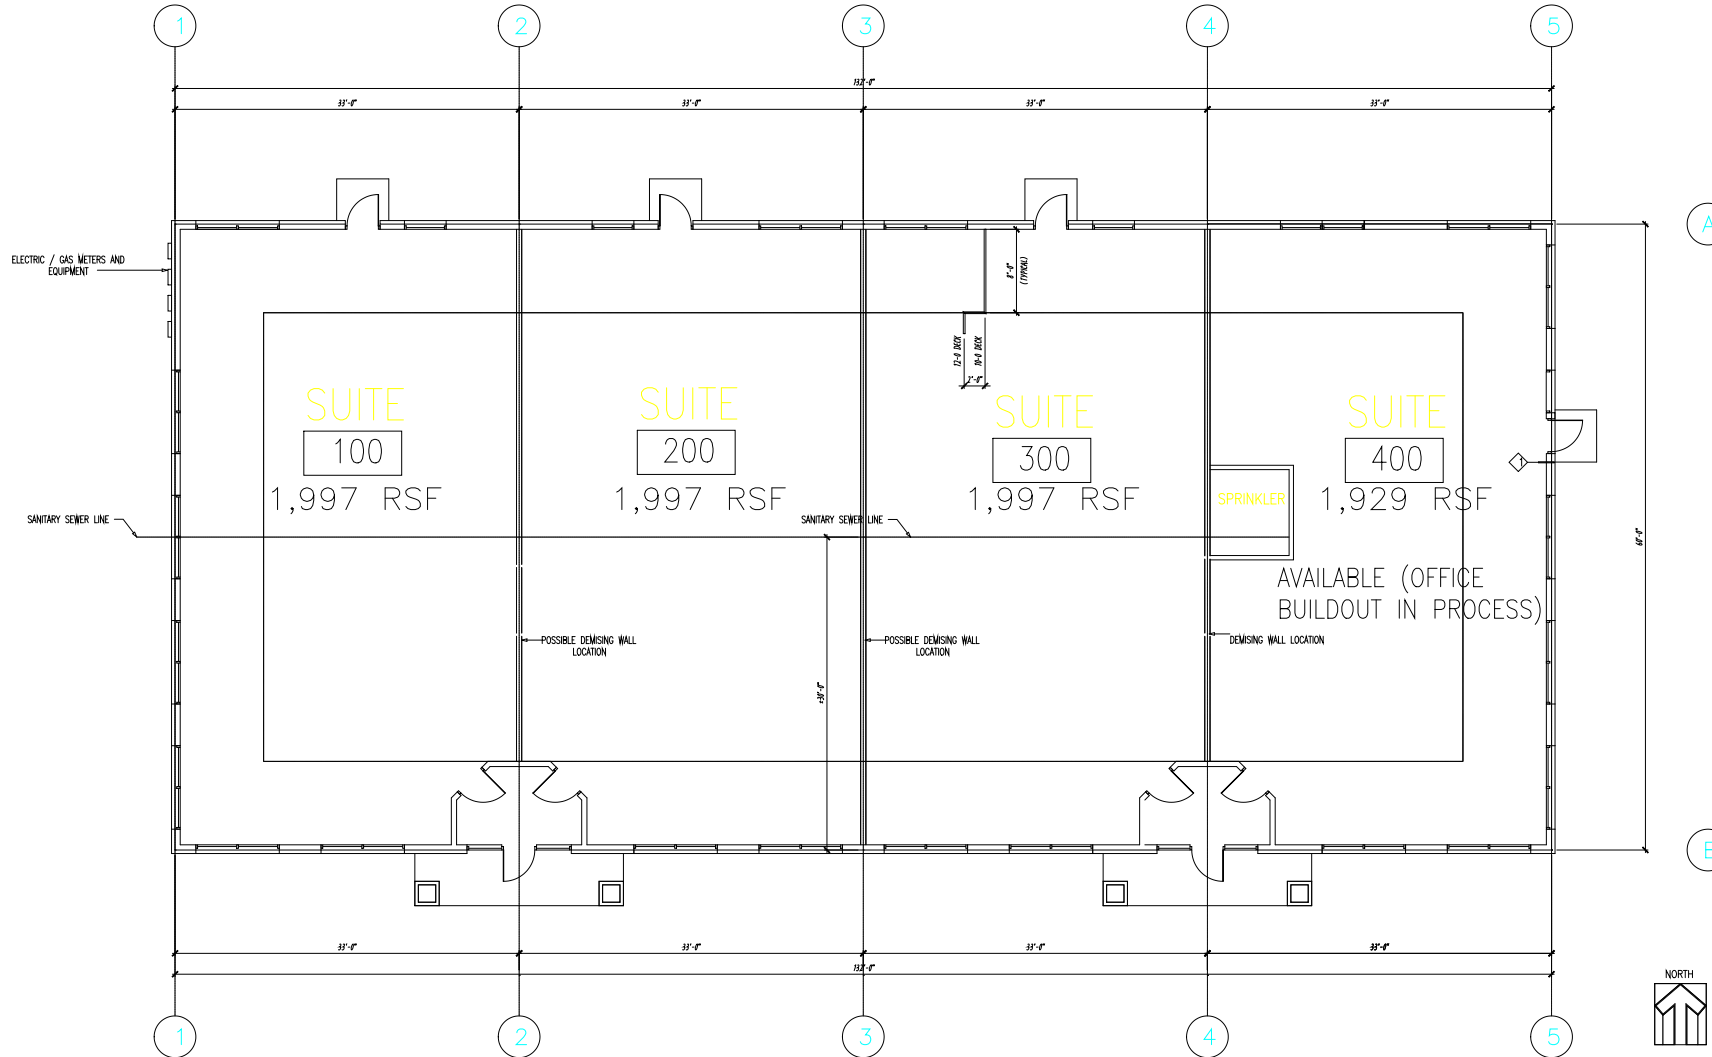

PRESENTED BY CONNOLLY PROPERTIES, LLC

AVAILABLE NOW!

STRATFORD COMMONS OFFICE BUILDING

CONTACT:
TOM CONNOLLY
C: 975-9203
O: 331-1808

CONTACT:
MARK TROST
C: 988-7699
O: 225-1450